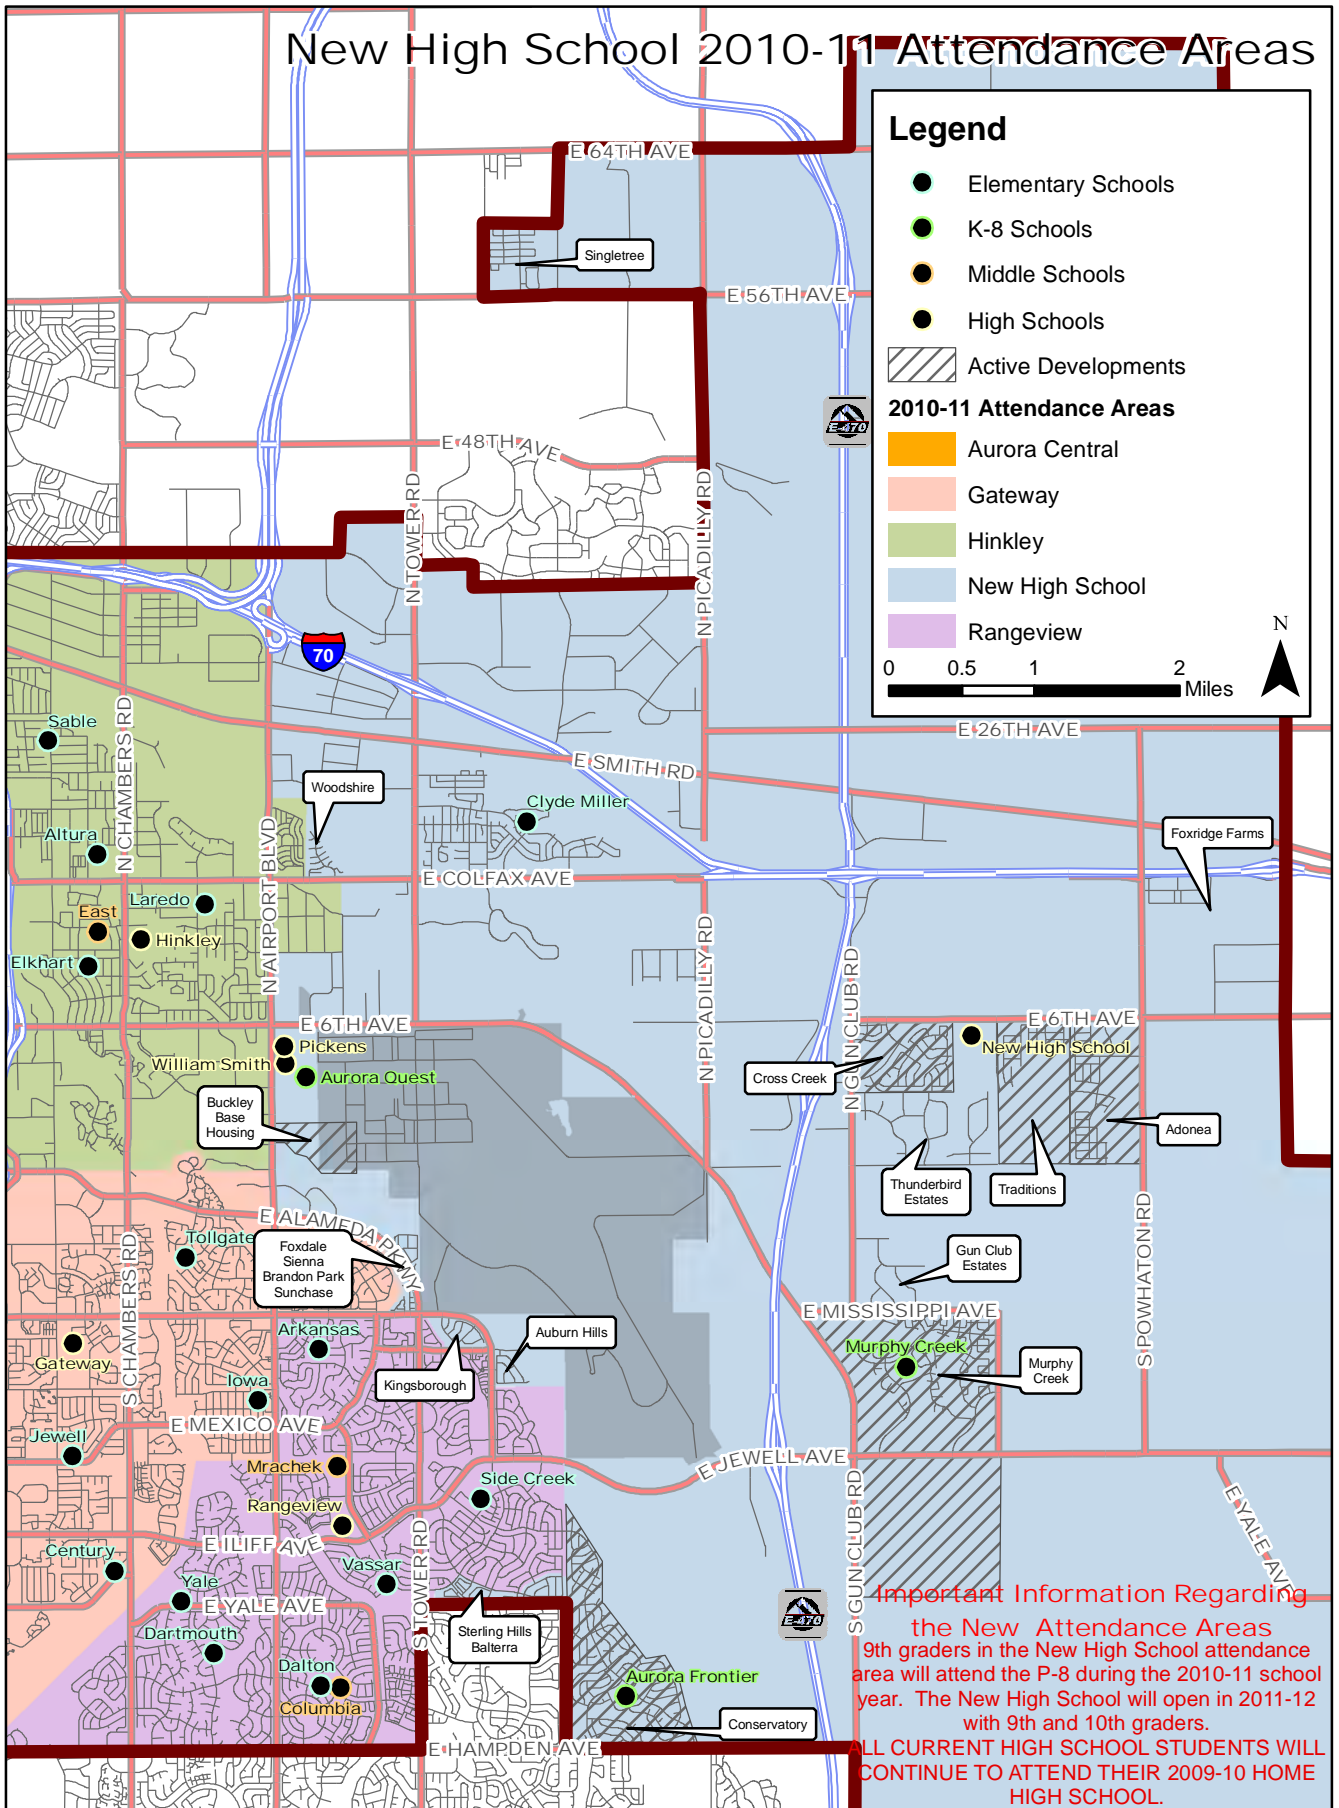

New High School 2010-11 Attendance Areas

Legend

- Elementary Schools
- K-8 Schools
- Middle Schools
- High Schools

▨ Active Developments

2010-11 Attendance Areas

- Aurora Central
- Gateway
- Hinkley
- New High School
- Rangeview

0 0.5 1 2 Miles

Important Information Regarding the New Attendance Areas
 9th graders in the New High School attendance area will attend the P-8 during the 2010-11 school year. The New High School will open in 2011-12 with 9th and 10th graders.
ALL CURRENT HIGH SCHOOL STUDENTS WILL CONTINUE TO ATTEND THEIR 2009-10 HOME HIGH SCHOOL.