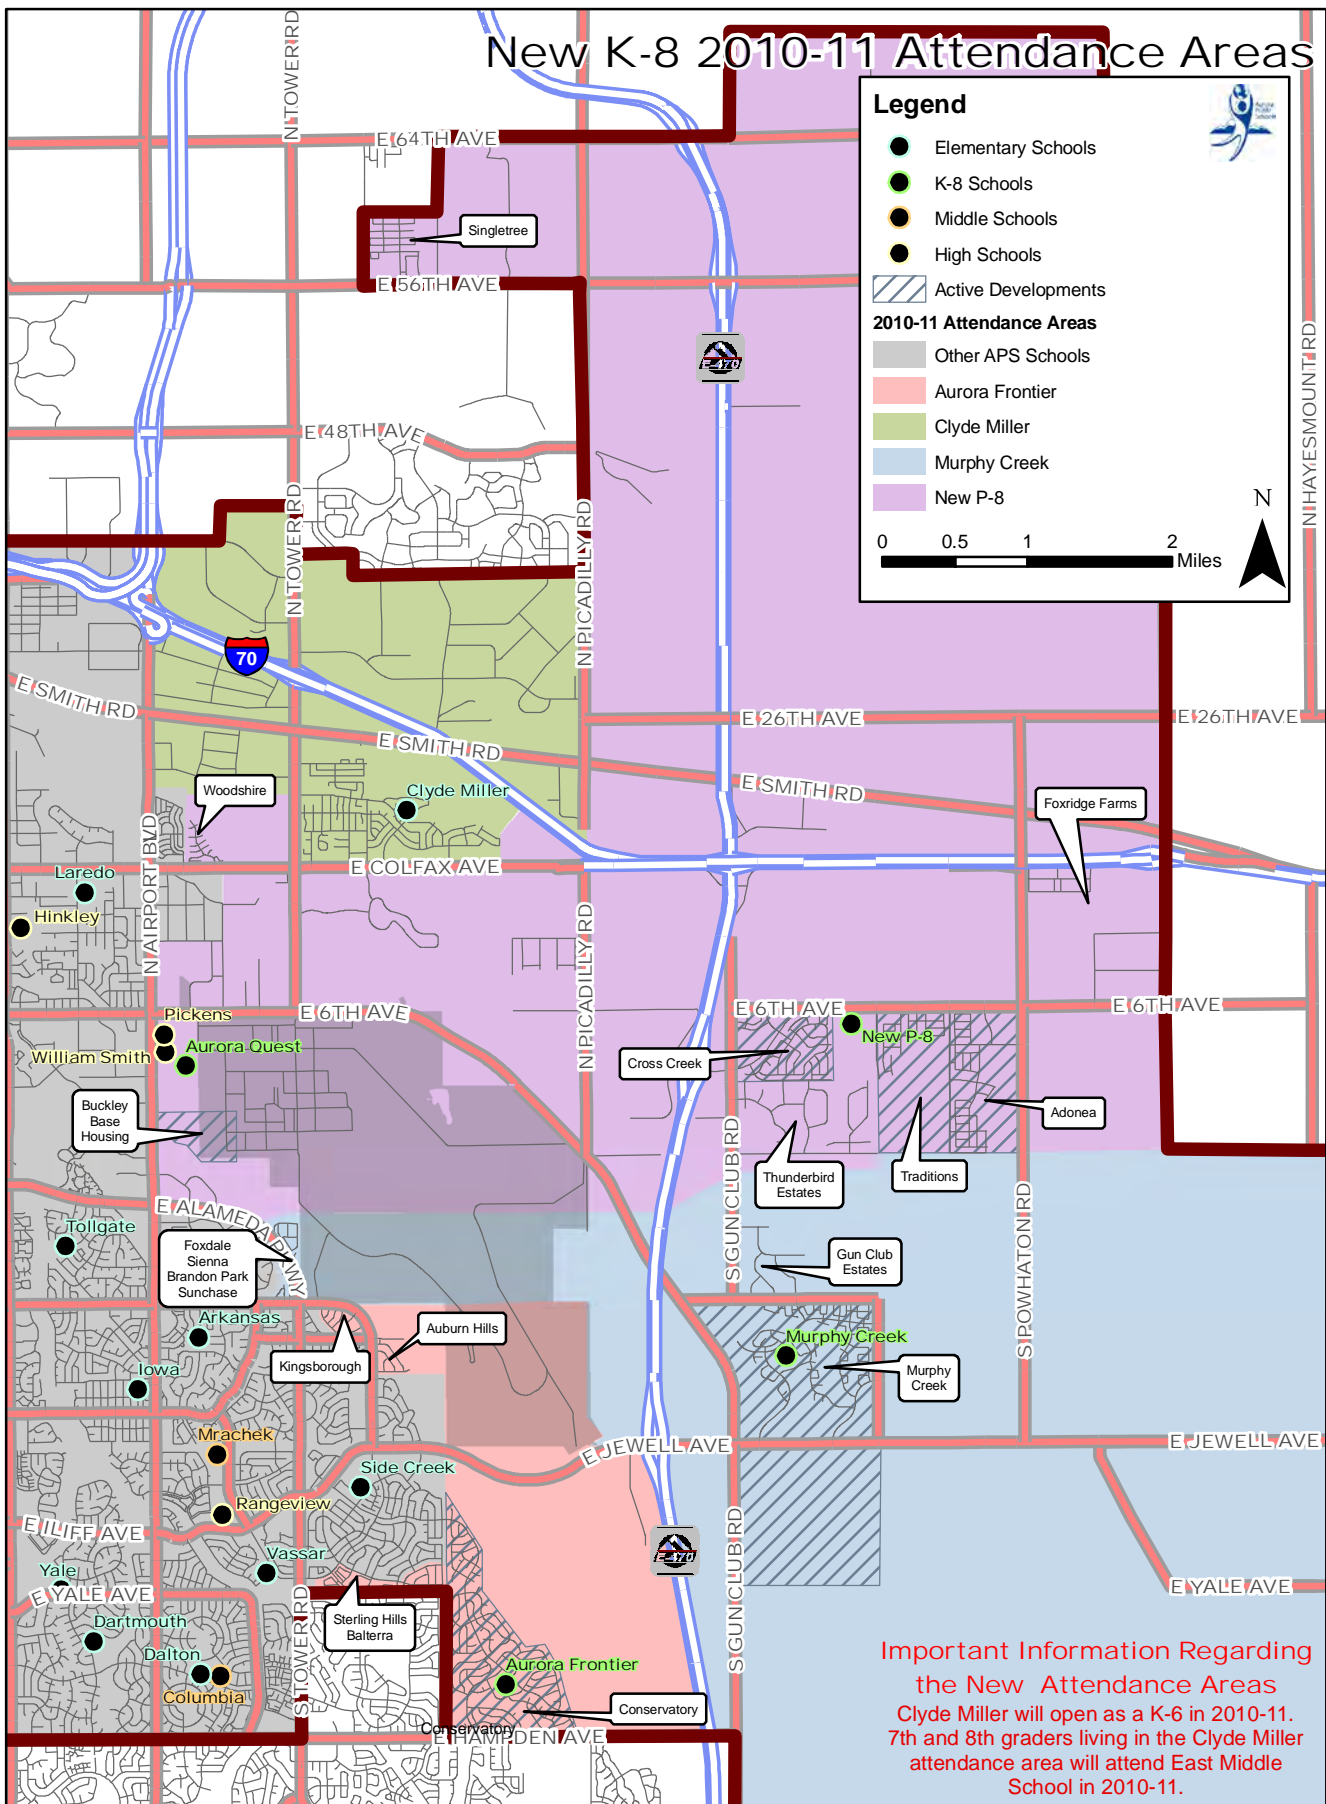

New K-8 2010-11 Attendance Areas

Legend

- Elementary Schools
- K-8 Schools
- Middle Schools
- High Schools

Active Developments

2010-11 Attendance Areas

- Other APS Schools
- Aurora Frontier
- Clyde Miller
- Murphy Creek
- New P-8

0 0.5 1 2 Miles

N

Important Information Regarding the New Attendance Areas
 Clyde Miller will open as a K-6 in 2010-11.
 7th and 8th graders living in the Clyde Miller attendance area will attend East Middle School in 2010-11.