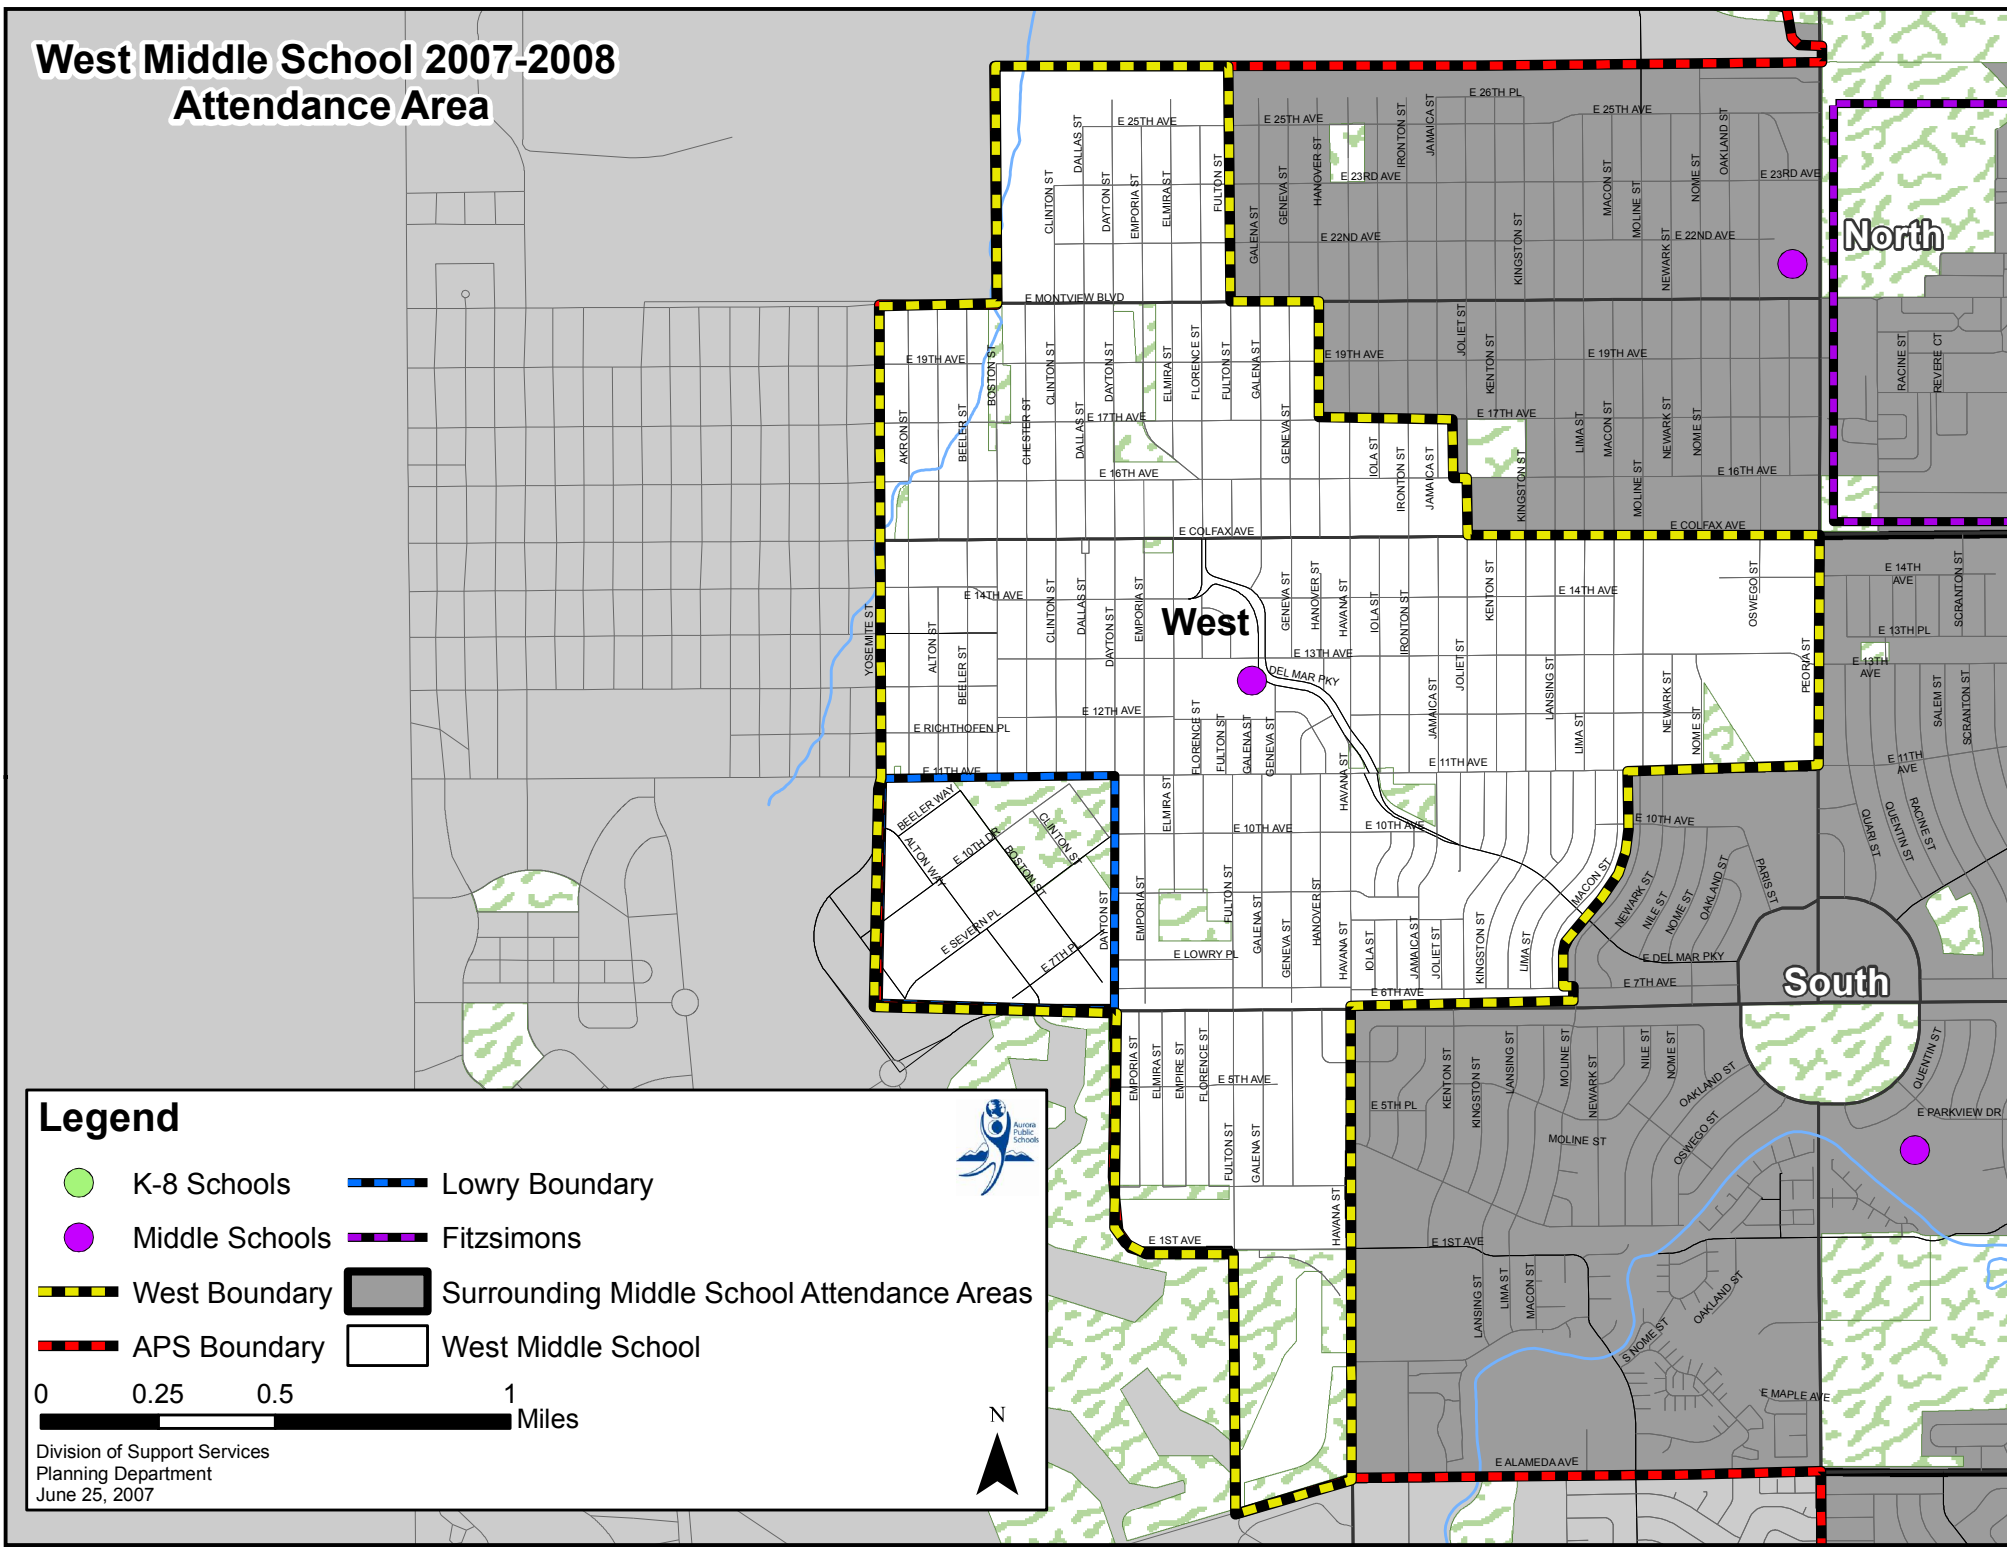

West Middle School 2007-2008 Attendance Area

Legend

-  K-8 Schools
-  Middle Schools
-  West Boundary
-  APS Boundary
-  Lowry Boundary
-  Fitzsimons
-  Surrounding Middle School Attendance Areas
-  West Middle School

Division of Support Services
Planning Department
June 25, 2007