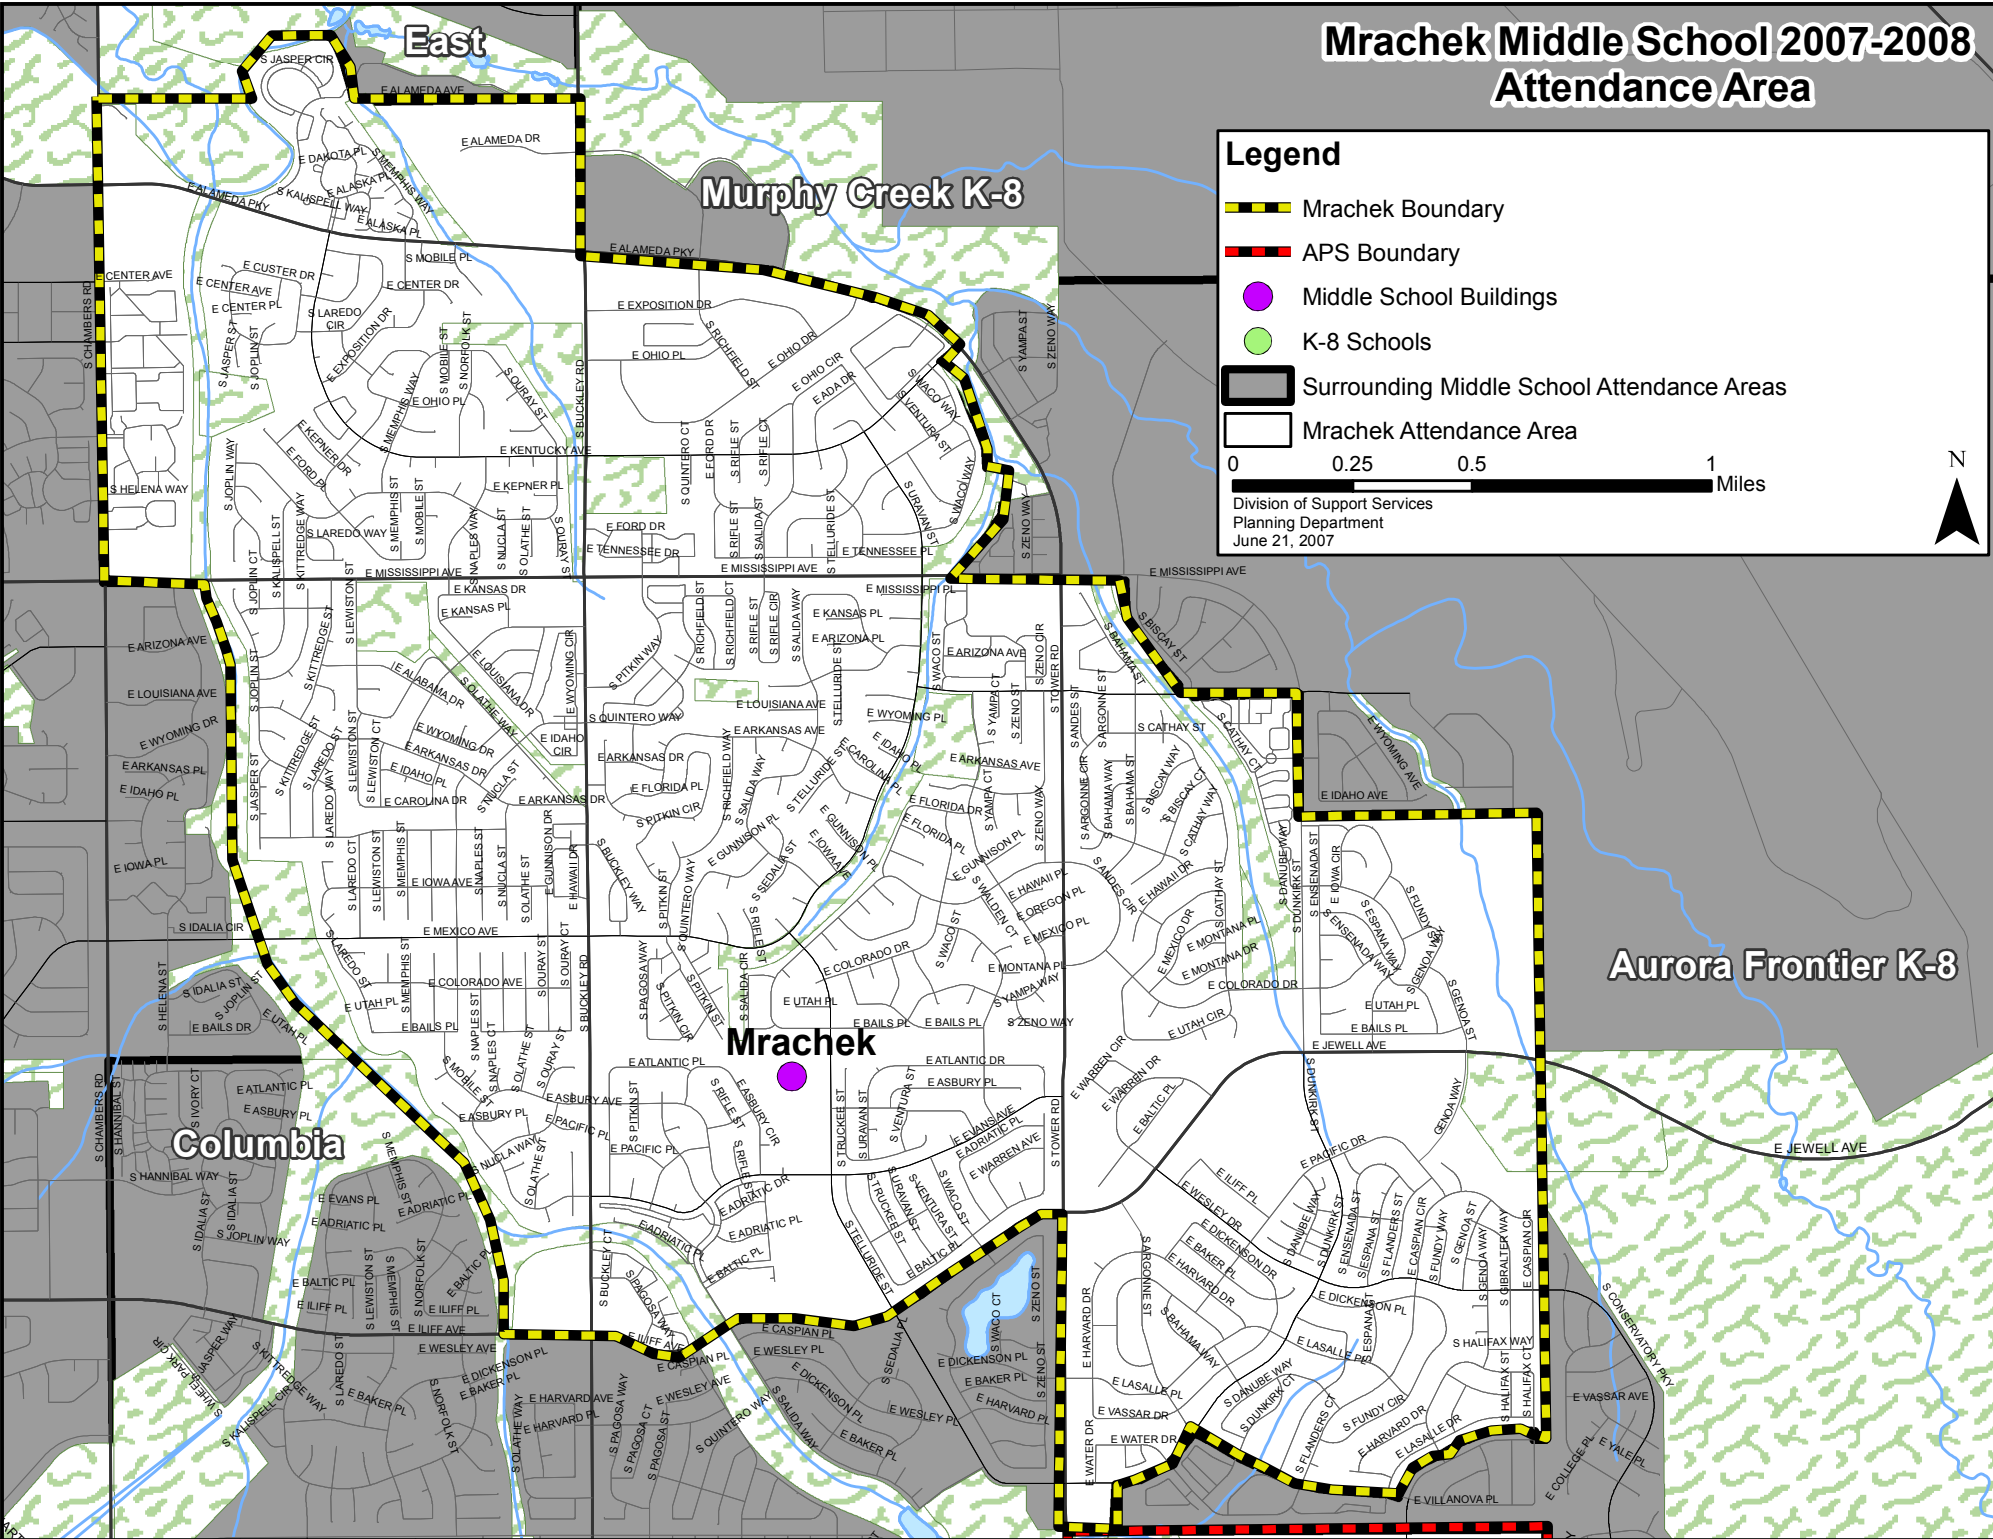

# Mrachek Middle School 2007-2008 Attendance Area

**Legend**

- Mrachek Boundary
- APS Boundary
- Middle School Buildings
- K-8 Schools
- Surrounding Middle School Attendance Areas
- Mrachek Attendance Area

0 0.25 0.5 1 Miles

Division of Support Services  
Planning Department  
June 21, 2007